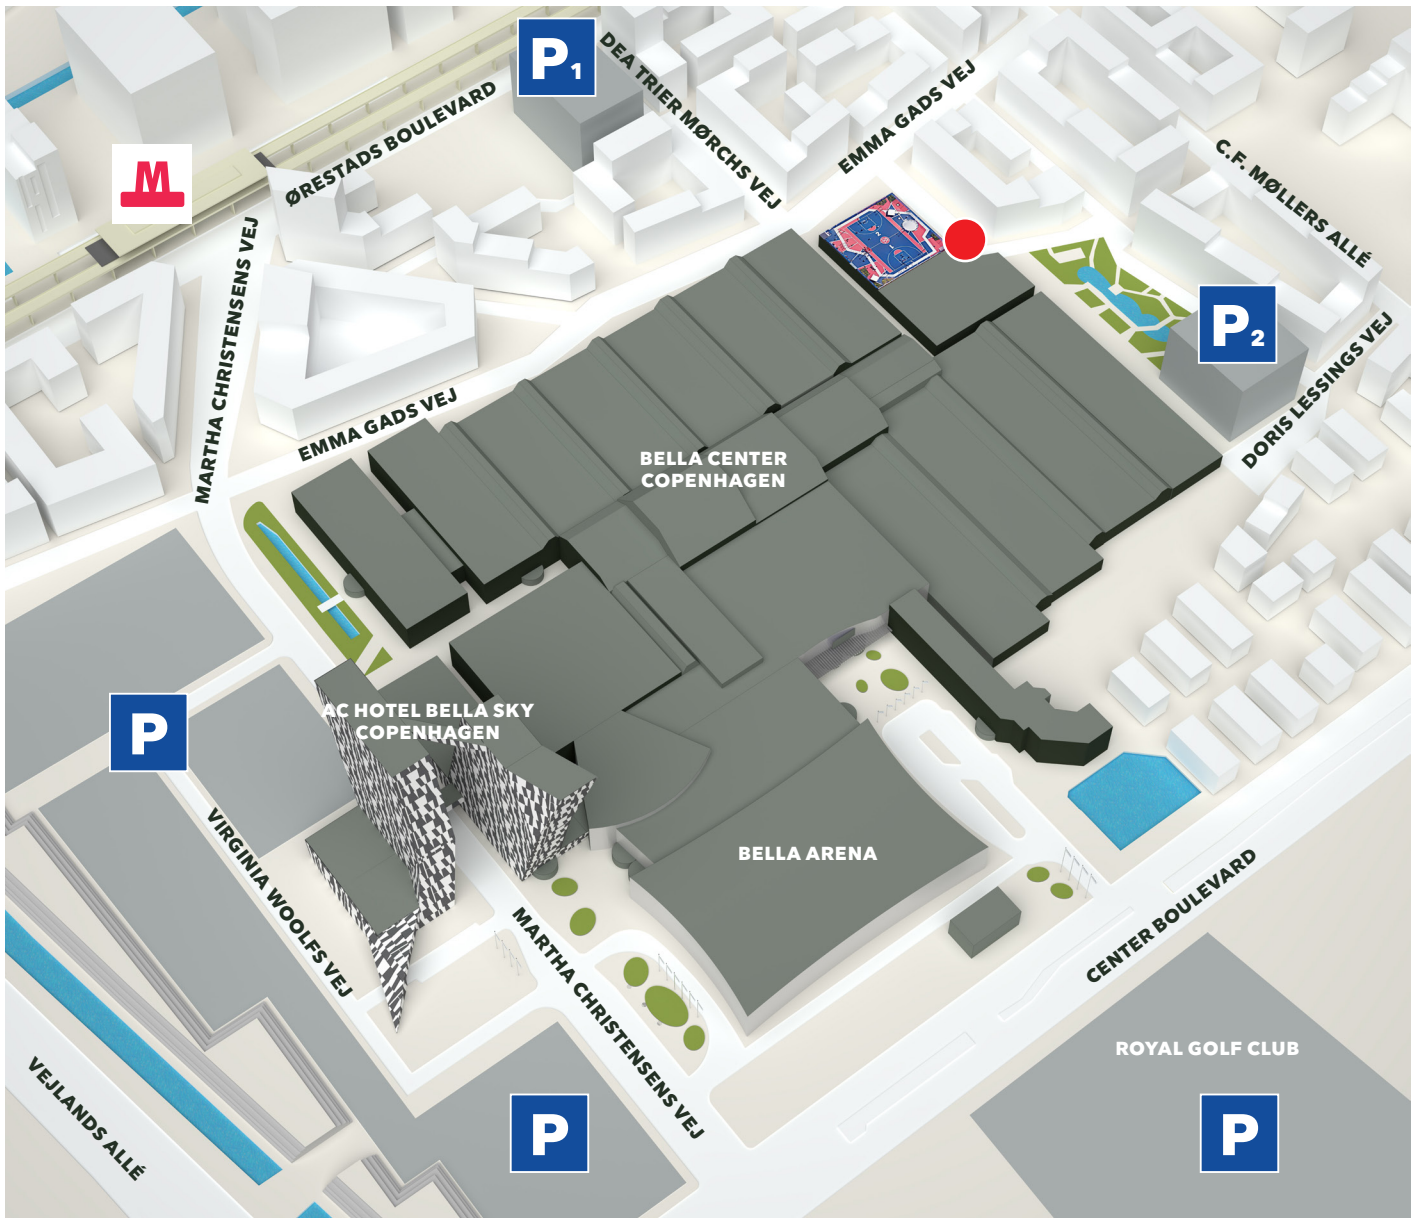

# DIRECTIONS

## BELLA CENTER COPENHAGEN, LOADING AREA E

Emma Gads Vej 11, 2300 Copenhagen S

 **Loading area E**